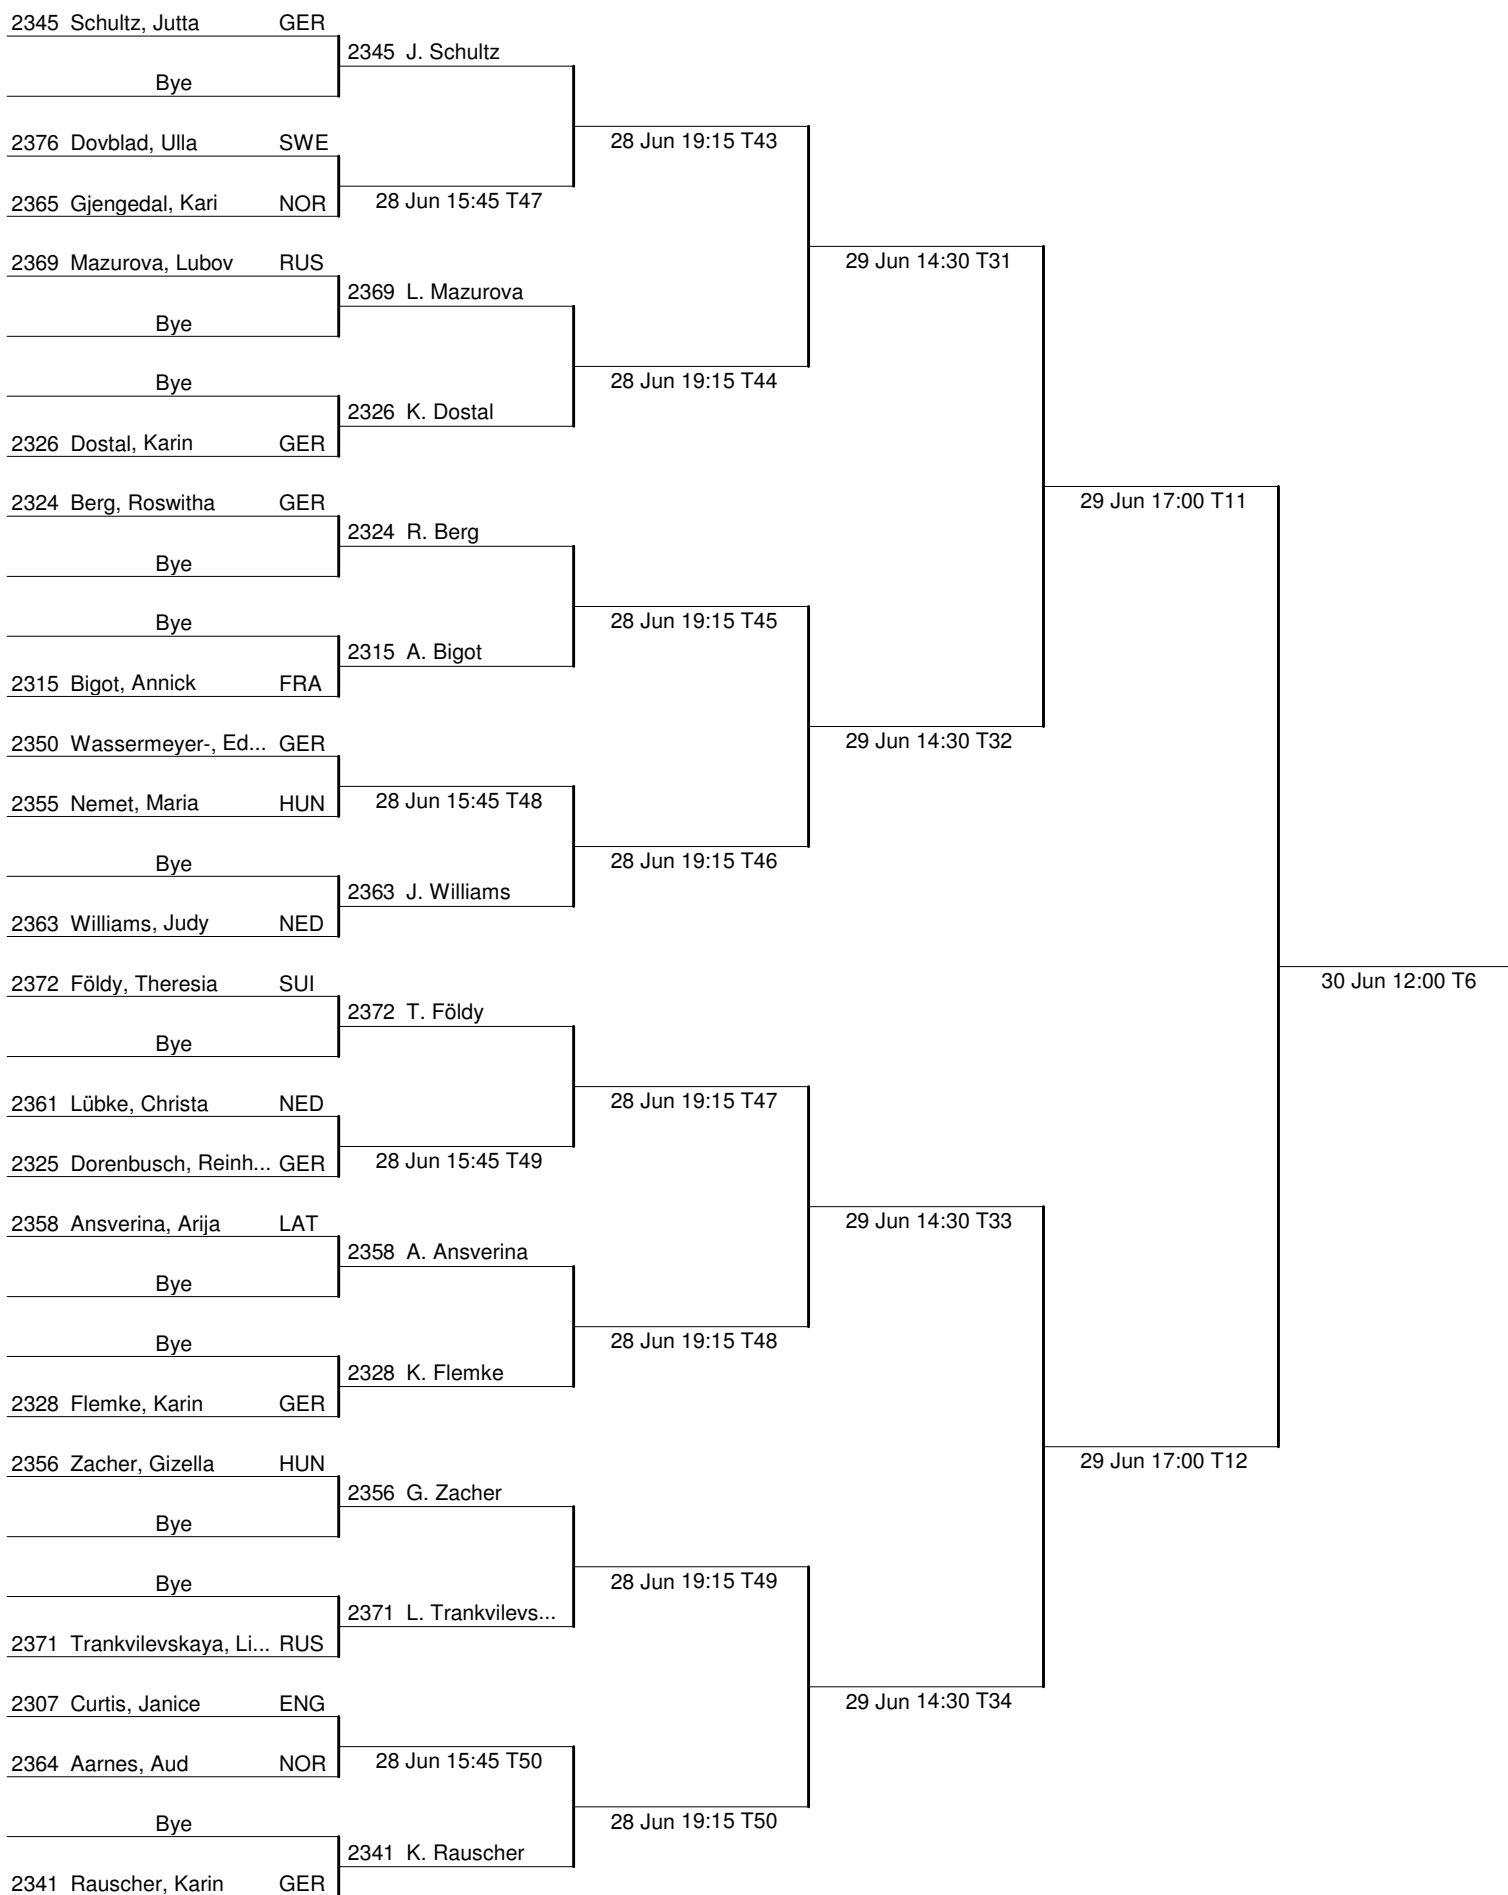

Women 60-64

Championships

1. Round

2. Round

3. Round

4. Round

Semifinal

Final