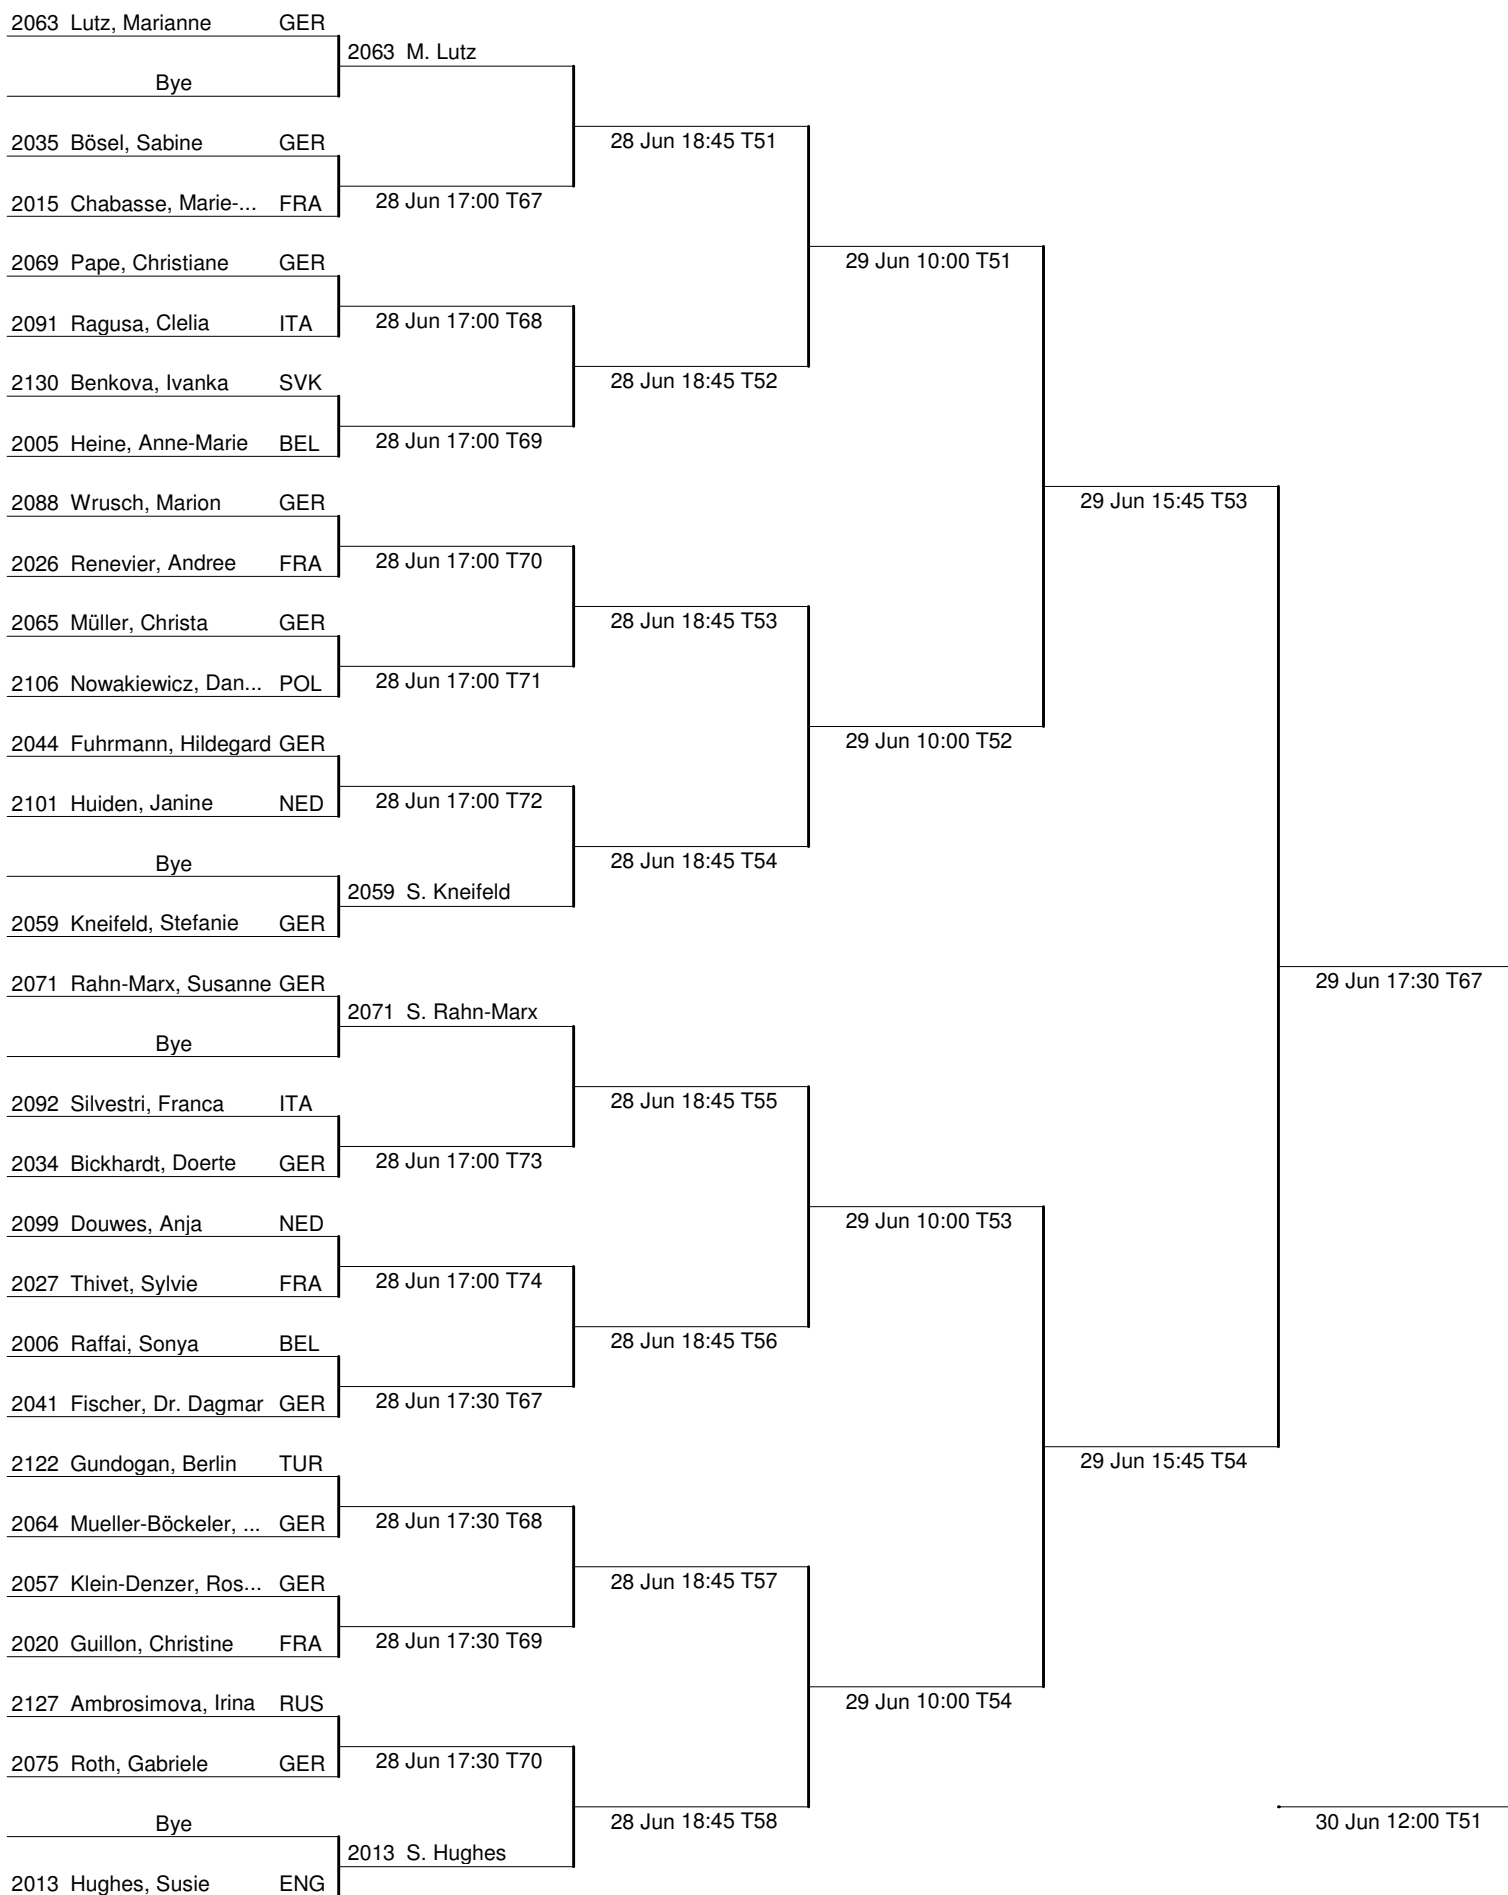

# Women 40-49

## Consolation

1. Round

2. Round

3. Round

4. Round

Semifinal

Final